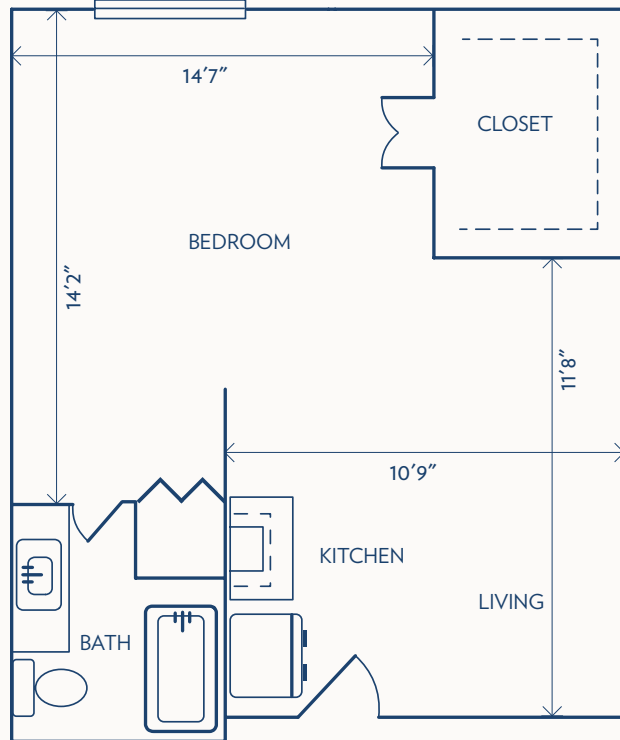

Floor plans may vary slightly and are not to scale.

BETHESDA GARDENS

a Bethesda Senior Living Community

SMALL STUDIO

ASSISTED LIVING / 150 SQUARE FEET

STUDIO

ASSISTED LIVING / 381 SQUARE FEET

Floor plans may vary slightly and are not to scale.

BETHESDA GARDENS

a Bethesda Senior Living Community

ONE BEDROOM

ASSISTED LIVING / 442 SQUARE FEET

ONE BEDROOM DELUXE

ASSISTED LIVING / 515 SQUARE FEET