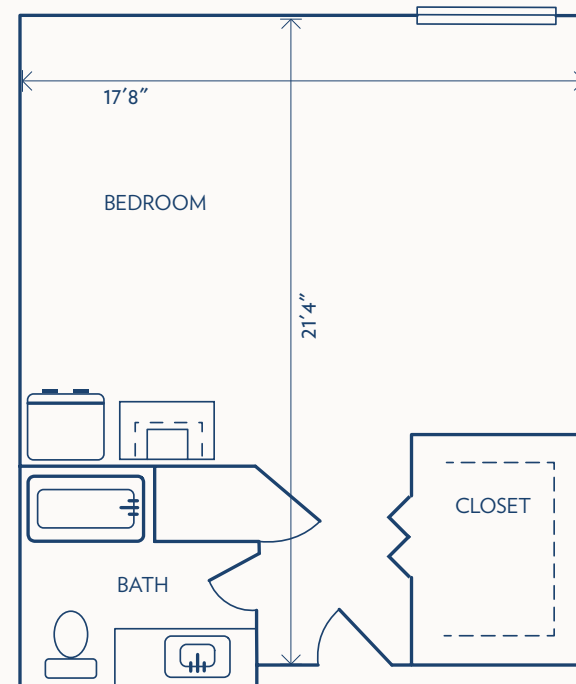

Floor plans may vary slightly and are not to scale.

BETHESDA GARDENS

a Bethesda Senior Living Community

SMALL STUDIO

ASSISTED LIVING / 150 SQUARE FEET

STUDIO

ASSISTED LIVING / 381 SQUARE FEET

Floor plans may vary slightly and are not to scale.

BETHESDA GARDENS

a Bethesda Senior Living Community

ONE BEDROOM

ASSISTED LIVING / 442 SQUARE FEET

ONE BEDROOM DELUXE

ASSISTED LIVING / 515 SQUARE FEET