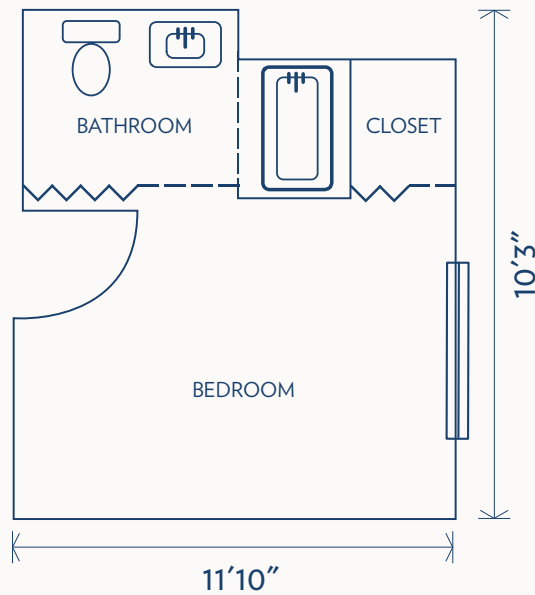

Floor plans may vary slightly and are not to scale.

BETHESDA GARDENS

a Bethesda Senior Living Community

SMALL STUDIO

ASSISTED LIVING / 150 SQUARE FEET

STUDIO

ASSISTED LIVING / 381 SQUARE FEET

Floor plans may vary slightly and are not to scale.

BETHESDA GARDENS

a Bethesda Senior Living Community

ONE BEDROOM

ASSISTED LIVING / 442 SQUARE FEET

ONE BEDROOM DELUXE

ASSISTED LIVING / 515 SQUARE FEET