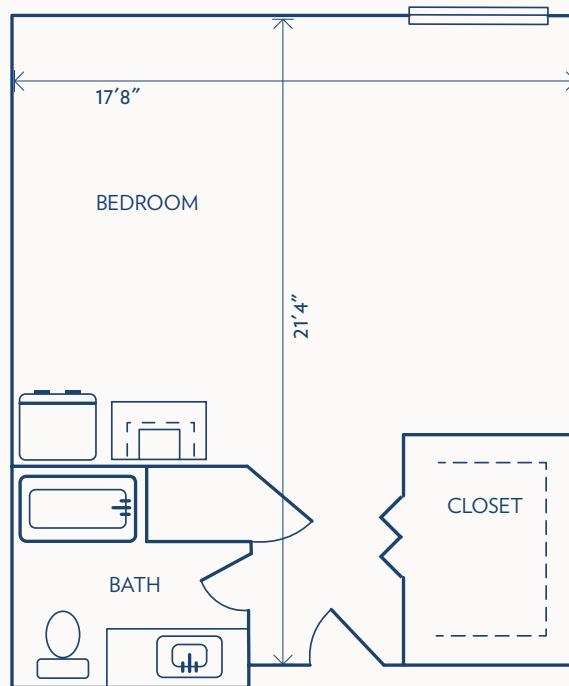

Floor plans may vary slightly and are not to scale.

BETHESDA GARDENS

a Bethesda Senior Living Community

STUDIO

ASSISTED LIVING / 381 SQUARE FEET

STUDIO DELUXE

ASSISTED LIVING / 442 SQUARE FEET

Floor plans may vary slightly and are not to scale.

BETHESDA GARDENS

a Bethesda Senior Living Community

ONE BEDROOM DELUXE

ASSISTED LIVING / 515 SQUARE FEET