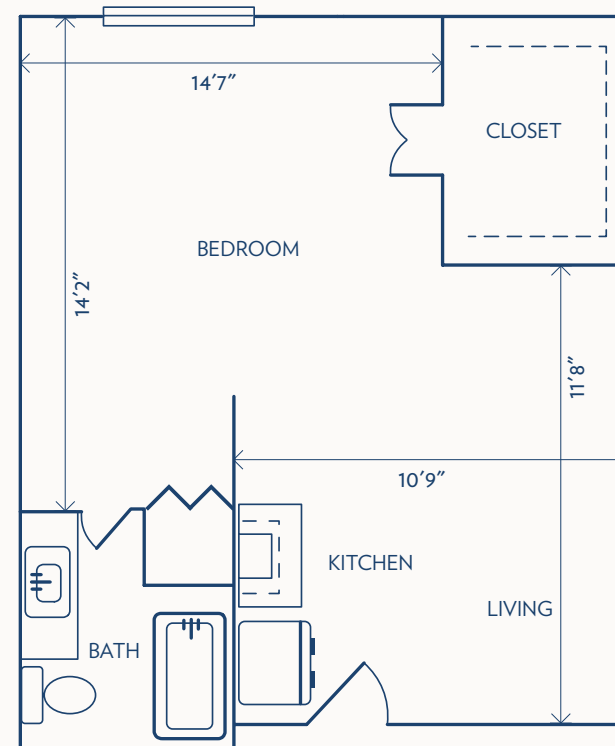

Floor plans may vary slightly and are not to scale.

BETHESDA GARDENS

a Bethesda Senior Living Community

STUDIO

ASSISTED LIVING / 381 SQUARE FEET

STUDIO DELUXE

ASSISTED LIVING / 442 SQUARE FEET

Floor plans may vary slightly and are not to scale.

BETHESDA GARDENS

a Bethesda Senior Living Community

ONE BEDROOM DELUXE

ASSISTED LIVING / 515 SQUARE FEET